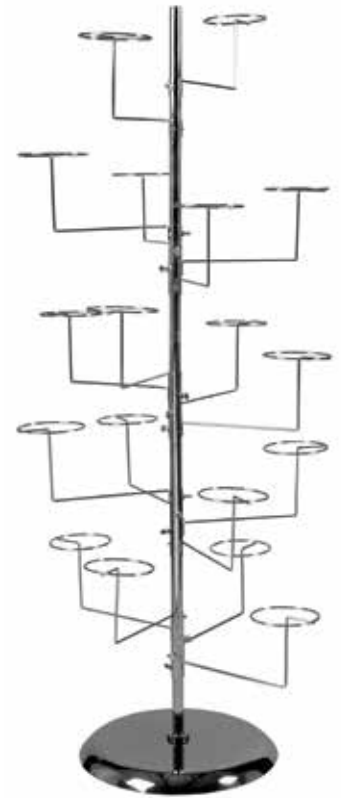

B7576CH

**Wire Display Head Medium**  
440mm H, 150mm Dia  
Each or in box of 10  
Chrome

QUANTITY	REWARD	SAVING	PRICE INC GST
1-9	RRP	-	\$25.00
10-19	<b>B</b>	14%	\$21.60
20-49	<b>S</b>	27%	\$18.20
50+	<b>G</b>	41%	\$14.80

B7577CH

**Wire Display Head Tall**  
610mm H, 150mm Dia  
Each or in box of 10  
Chrome

QUANTITY	REWARD	SAVING	PRICE INC GST
1-9	RRP	-	\$29.00
10-19	<b>B</b>	11%	\$25.70
20-49	<b>S</b>	23%	\$22.40
50+	<b>G</b>	34%	\$19.05