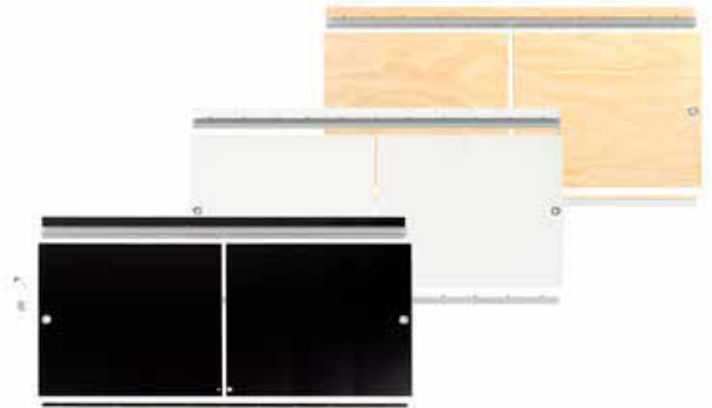

F4019BK

F4019WH

F4019PY

Sliding Door Kit With Lock To Suit F4012 Counter Each or in box of 2

Black or White			
QUANTITY	REWARD	SAVING	PRICE INC GST
1-4	RRP	-	$195.00
5-9	B	3%	$189.30
10-19	S	7%	$180.70
20+	G	12%	$172.10

Ply			
QUANTITY	REWARD	SAVING	PRICE INC GST
1-4	RRP	-	$210.00
5-9	B	3%	$203.80
10-19	S	7%	$194.55
20+	G	12%	$185.30

Sliding Door Kit With Lock To Suit F4018 Counter Each or in box of 2

Black or White			
QUANTITY	REWARD	SAVING	PRICE INC GST
1-4	RRP	-	$230.00
5-9	B	2%	$224.80
10-19	S	6%	$217.00
20+	G	9%	$209.15

Ply			
QUANTITY	REWARD	SAVING	PRICE INC GST
1-4	RRP	-	$240.00
5-9	B	2%	$234.55
10-19	S	6%	$226.40
20+	G	9%	$218.20