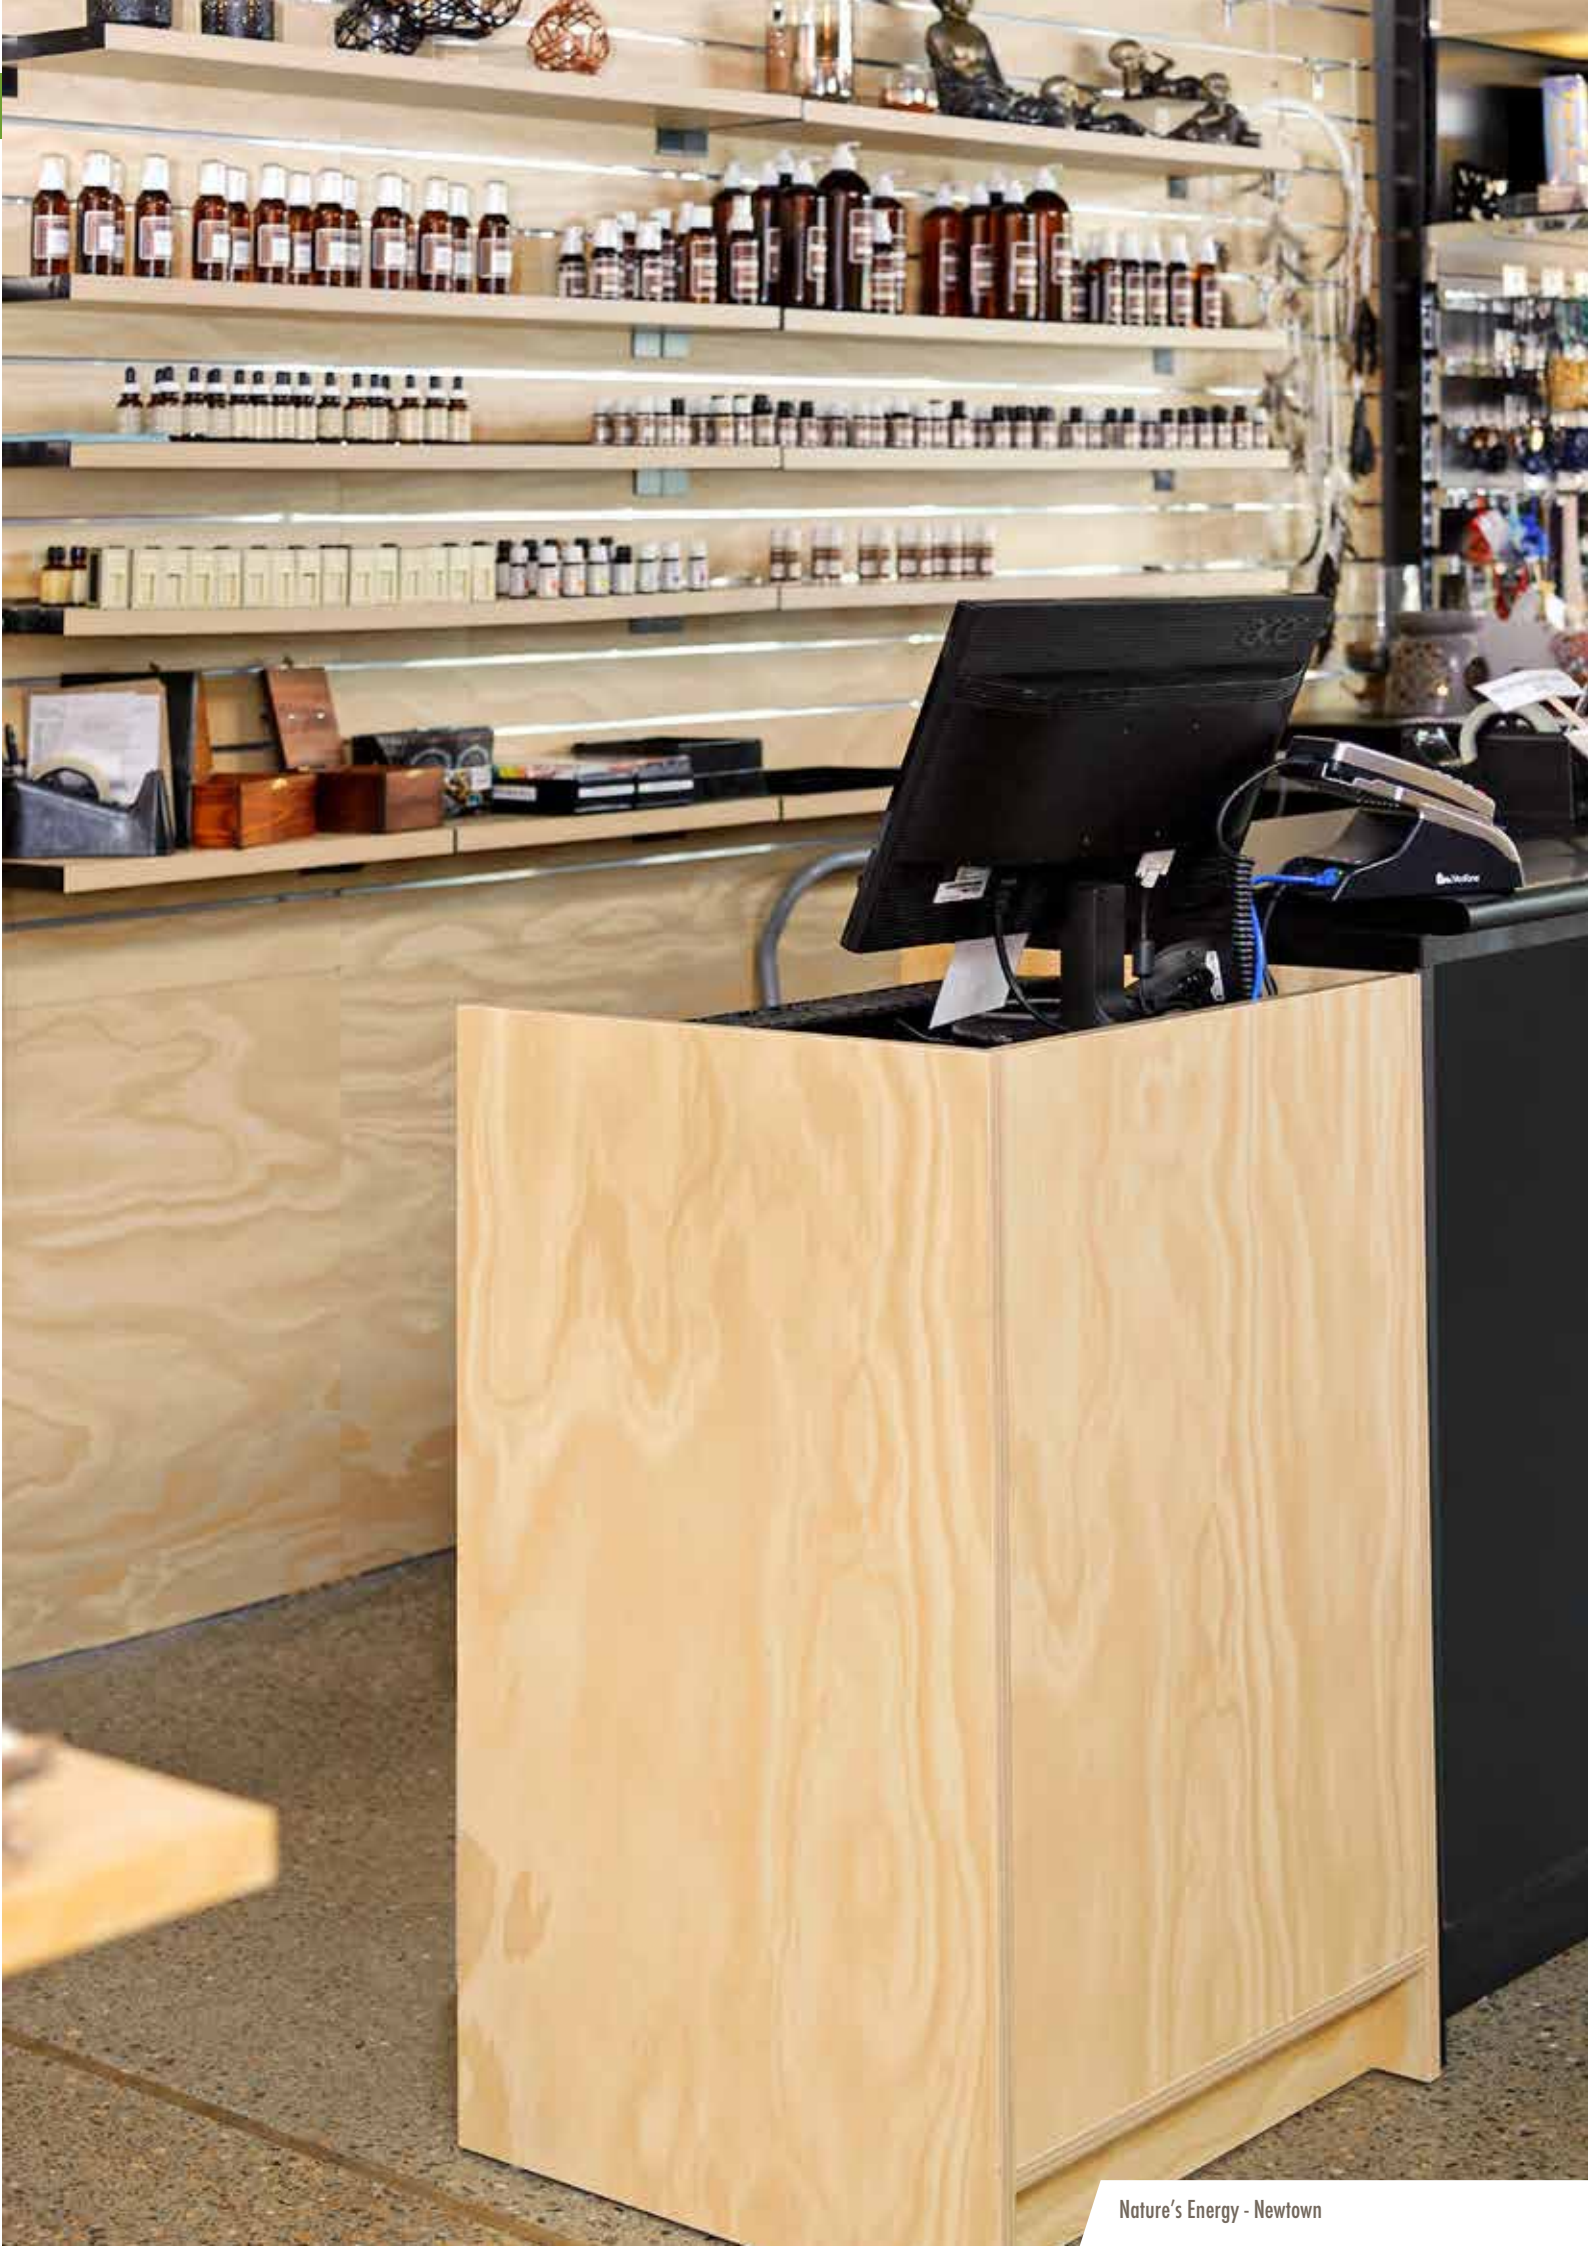

Tall Showcases - Budget	293
Tall Showcases with Lights	294
Counter Showcases with Lights	295
Spare Shelves	295
Glass Shelving Units	296
Counter Top Showcases	297
Classic Glass Cube System	298
Classic Glass Cube System - Plinths	301

If you can't find what you need - talk to us about a Custom Solution