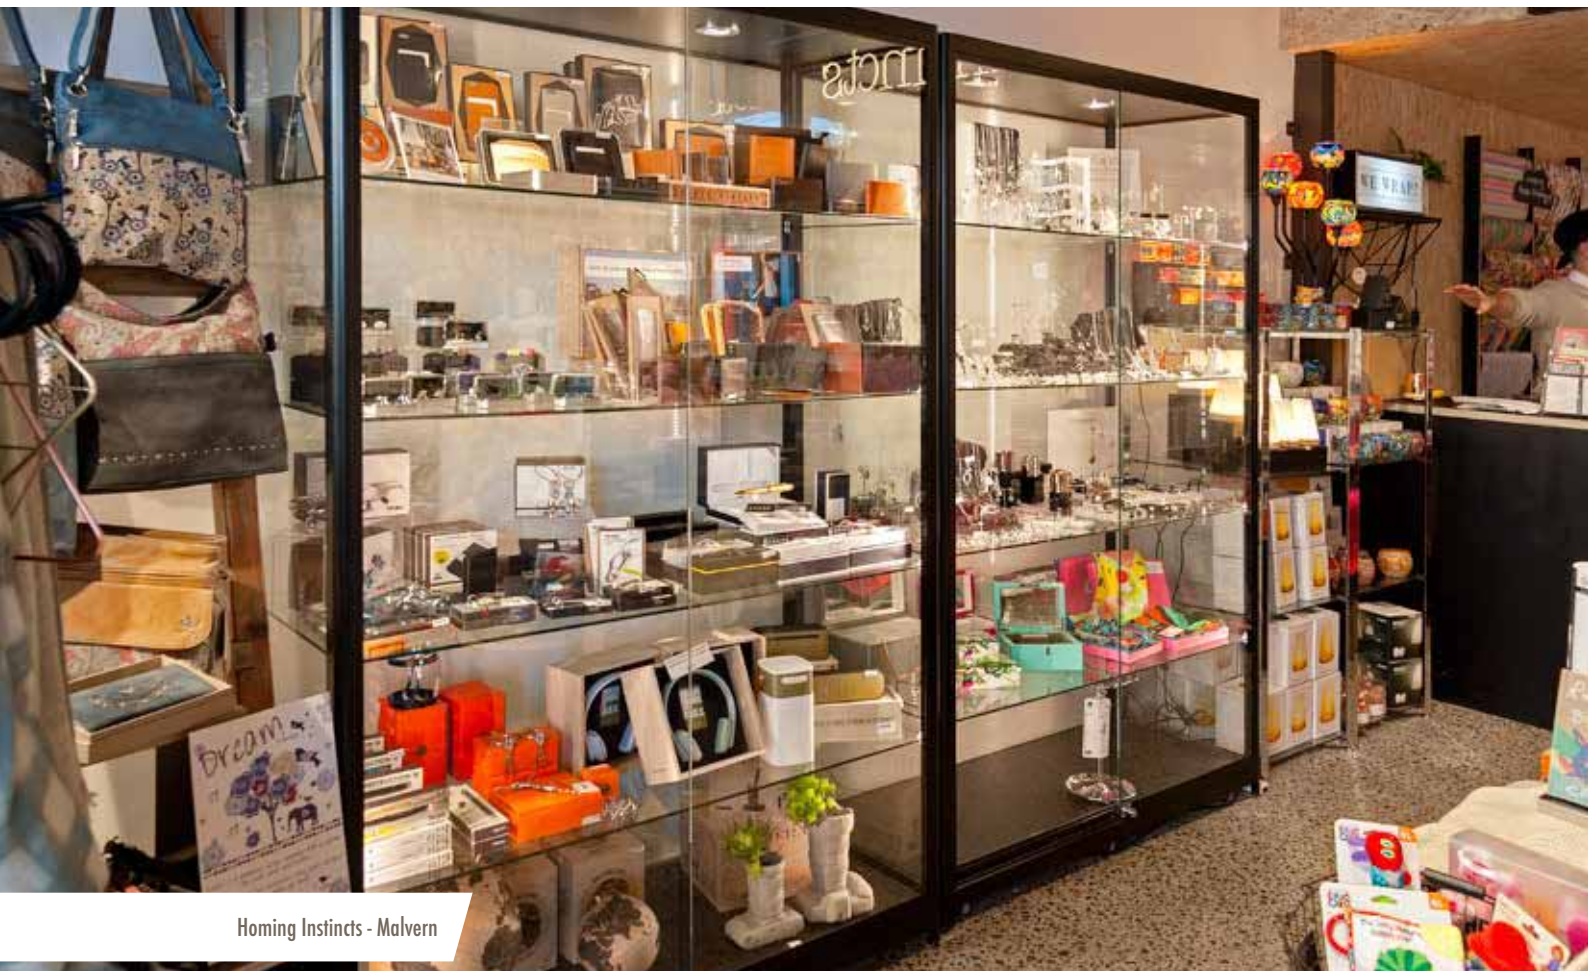

Tall Showcases - Budget	293
Tall Showcases with Lights	294
Counter Showcases with Lights	295
Spare Shelves	295
Glass Shelving Units	296
Counter Top Showcases	297
Classic Glass Cube System	298
Classic Glass Cube System - Plinths	301

If you can't find what you need - talk to us about a Custom Solution

Homing Instincts - Malvern