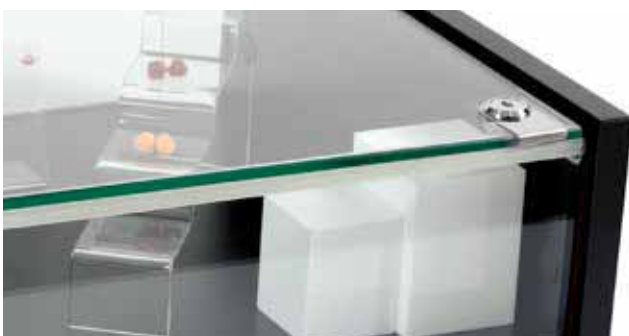

Counter Top Showcases

**Hex Glass Counter Top Showcase
With 3 Shelves & Lock**
350 Dia x 700mm H
Each
Black

QUANTITY	REWARD	SAVING	PRICE INC GST
1-4	RRP	-	$189.00
5-9	B	6%	$177.60
10-19	S	12%	$166.15
20+	G	18%	$154.70

**Hex Glass Counter Top Showcase
With 3 Shelves & Lock**
350 Dia x 700mm H
Each
White

QUANTITY	REWARD	SAVING	PRICE INC GST
1-4	RRP	-	$189.00
5-9	B	6%	$177.60
10-19	S	12%	$166.15
20+	G	18%	$154.70

**Hex Glass Counter Top Showcase
With 3 Shelves & Lock**
350 Dia x 700mm H
Each
Ply

QUANTITY	REWARD	SAVING	PRICE INC GST
1-4	RRP	-	$199.00
5-9	B	6%	$187.00
10-19	S	12%	$174.95
20+	G	18%	$162.90

**Glass Counter Top Showcase
With 2 Shelves & Lockable Door**
450 W x 300 D x 600mm H
Each
Clear Glass & White

QUANTITY	REWARD	SAVING	PRICE INC GST
1-4	RRP	-	$199.00
5-9	B	2%	$194.60
10-19	S	4%	$190.20
20+	G	7%	$185.75

F1900BK

**Counter Top Display Case
With Lockable Glass Top**
390 D x 590 W x 138mm H
Each
Black

QUANTITY	REWARD	SAVING	PRICE INC GST
1-4	RRP	-	$158.00
5-9	B	8%	$144.95
10-19	S	15%	$133.95
20+	G	22%	$122.95

F1900WH

**Counter Top Display Case
With Lockable Glass Top**
390 D x 590 W x 138mm H
Each
White

QUANTITY	REWARD	SAVING	PRICE INC GST
1-4	RRP	-	$158.00
5-9	B	8%	$144.95
10-19	S	15%	$133.95
20+	G	22%	$122.95

F1900PY

**Counter Top Display Case
With Lockable Glass Top**
390 D x 590 W x 138mm H
Each
Ply

QUANTITY	REWARD	SAVING	PRICE INC GST
1-4	RRP	-	$168.00
5-9	B	8%	$154.45
10-19	S	15%	$142.70
20+	G	22%	$130.95