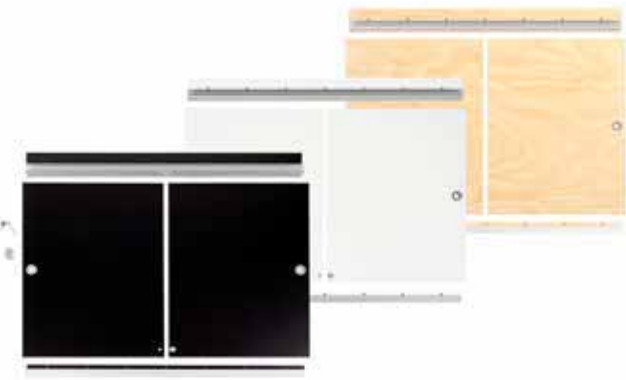

Sliding Doors

F4013BK

F4013WH

F4013PY