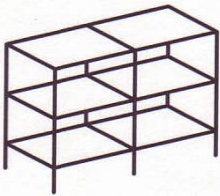

# Spotlight

**SPOT1**  
400x400x600 high

**SPOT2**  
400x400x1000 high

**SPOT3**  
400x400x1400 high

**SPOT4**  
800x800x1000 high

**SPOT5**  
1200x400x1000 high

**SPOT6**  
1200x400x1400 high

**SPOT7**  
1800x400x1000 high

**SPOT8**  
1800x400x1400 high

**SPOT9**  
1200x400x1000 high

**SPOT10**  
1200x400x1400 high

**SPOT11**  
1200x400x1200 high

All units are constructed from 13mm chrome tube with chrome connectors. Other configurations can be made to order.

**Bottom Shelf Mirror Finish. All other Shelves Glass.**