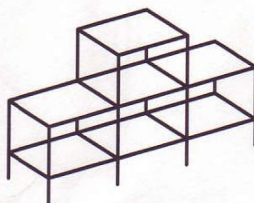

# Spotlight

**SPOT1**  
400x400x600 high

**SPOT2**  
400x400x1000 high

**SPOT3**  
400x400x1400 high

**SPOT4**  
800x800x1000 high

**SPOT5**  
1200x400x1000 high

**SPOT6**  
1200x400x1400 high

**SPOT7**  
1800x400x1000 high

**SPOT8**  
1800x400x1400 high

**SPOT9**  
1200x400x1000 high

**SPOT10**  
1200x400x1400 high

**SPOT11**  
1200x400x1200 high

All units are constructed from 13mm chrome tube with chrome connectors. Other configurations can be made to order.

**Bottom Shelf Mirror Finish. All other Shelves Glass.**