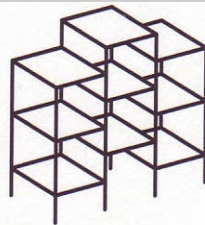

# Spotlight

**SPOT1**  
400x400x600 high

**SPOT2**  
400x400x1000 high

**SPOT3**  
400x400x1400 high

**SPOT4**  
800x800x1000 high

**SPOT5**  
1200x400x1000 high

**SPOT6**  
1200x400x1400 high

**SPOT7**  
1800x400x1000 high

**SPOT8**  
1800x400x1400 high

**SPOT9**  
1200x400x1000 high

**SPOT10**  
1200x400x1400 high

**SPOT11**  
1200x400x1200 high

All units are constructed from 13mm chrome tube with chrome connectors. Other configurations can be made to order.

**Bottom Shelf Mirror Finish. All other Shelves Glass.**