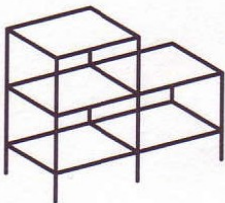

# Spotlight

**SPOT1**  
400x400x600 high

**SPOT2**  
400x400x1000 high

**SPOT3**  
400x400x1400 high

**SPOT4**  
800x800x1000 high

**SPOT5**  
1200x400x1000 high

**SPOT6**  
1200x400x1400 high

**SPOT7**  
1800x400x1000 high

**SPOT8**  
1800x400x1400 high

**SPOT9**  
1200x400x1000 high

**SPOT10**  
1200x400x1400 high

**SPOT11**  
1200x400x1200 high

All units are constructed from 13mm chrome tube with chrome connectors. Other configurations can be made to order.

**Bottom Shelf Mirror Finish. All other Shelves Glass.**