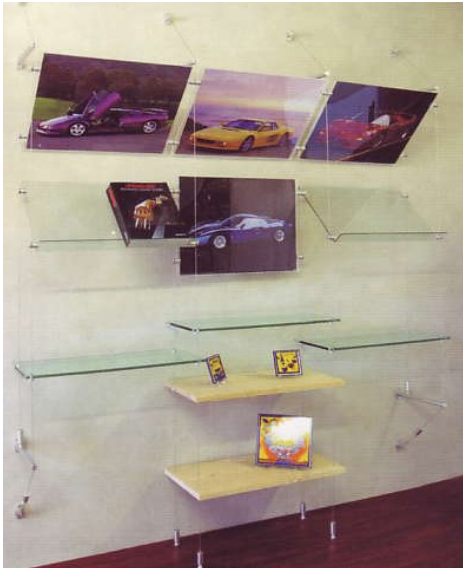

Cable Display Systems

FLOOR TO CEILING KITS provide the universal solution for poster and shelving displays. Can be used as floor to ceiling application or as a shelving system inside cabinetry.

1.5mm Cable Kit

EUROWIRE DOUBLE SIDED CLIP
HORIZONTAL FOR SHELVING
SATIN CHROME
S7103SC

EUROWIRE SINGLE SIDED CLIP
VERTICAL FOR DISPLAYS
SATIN CHROME
S7104SC

EUROWIRE DOUBLE SIDED CLIP
VERTICAL FOR DISPLAYS
SATIN CHROME
S7105SC