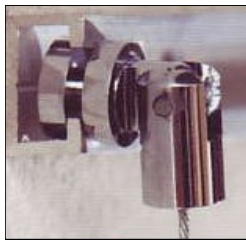

HCK-5A

Through hole glass
shelf clip

Ceiling/Wall Mount

HCK-1B

Ceiling/Wall Mount
Stem 65mm
Base 50mm Ø
Stem 16mm Ø

Picture Hanging System

PICTURE HANGING SYSTEM

The Aluminium track is fixed to the wall at the desired height or onto the ceiling. The swivel fitting simply slides in the end of the track at the desired location. Set the AUTO hook fitting at the required height with the touch of a button and your artwork is now ready to hang.

The system allows for infinite adjustment with no tools required. Additional hook fittings are available to hang more than one picture in a vertical drop.

Hanging Kit: includes swivel top fitting with cable and 1 x auto hook fitting.