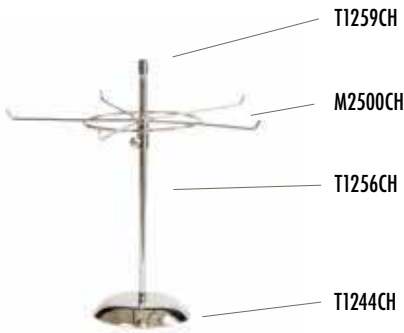

Counter Top Spinners

Counter Top Spinners

M3200BKMT

Counter Jewellery Spinner
With 9 Adjustable Double Sided Hooks
500 H x 280mm Dia
Each
Black Matt

QUANTITY	REWARD	SAVING	PRICE INC GST
1-4	RRP	-	$75.00
5-9	B	4%	$72.35
10-19	S	6%	$70.45
20+	G	9%	$68.55

M3205BKMT

Additional Single Sided Hook
For M3200BKMT
120 L x 5mm Dia
Each or in box of 50
Black Matt

QUANTITY	REWARD	SAVING	PRICE INC GST
1-9	RRP	-	$0.95
10-19	B	5%	$0.90
20-49	S	11%	$0.85
50+	G	16%	$0.80

M3206BKMT

Additional Double Sided Hook
For M3200BKMT
240 L x 5mm Dia
Each or in box of 50
Black Matt

QUANTITY	REWARD	SAVING	PRICE INC GST
1-9	RRP	-	$1.05
10-19	B	5%	$1.00
20-49	S	10%	$0.95
50+	G	14%	$0.90

Essentials

.MPOSTROSCH

POS Spinner Display Kit 1
With 5 Prong Spinner
Chrome