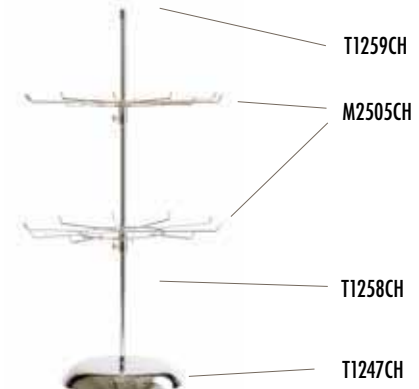

Essentials

.MPOSTROSCH

POS Spinner Display Kit 1
 With 5 Prong Spinner
 Chrome

.MPOS2ROSCH

POS Spinner Display Kit 2
 With 10 Prong Spinners x 2
 Chrome

'Sale' poster not included.
 See page 316 for
 full range of posters