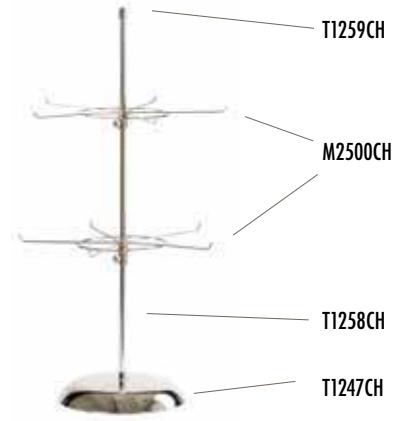

Essentials

.MPOSTROSCH

POS Spinner Display Kit 1
 With 5 Prong Spinner
 Chrome

.MPOS2ROSCH

POS Spinner Display Kit 2
 With 10 Prong Spinners x 2
 Chrome

'Sale' poster not included.
 See page 316 for
 full range of posters

.MPOS3R1SCH

POS Spinner Display Kit 3
 With 5 Prong Spinner & Frame
 Chrome

.MPOS4ROSCH

POS Spinner Display Kit 4
 With 5 Prong Spinners x 2
 Chrome

Counter Top Spinners

M2500CH

5 Prong Spinner Requires Signage Hardware Stems & Base
340mm Dia
Each or in box of 30
Chrome