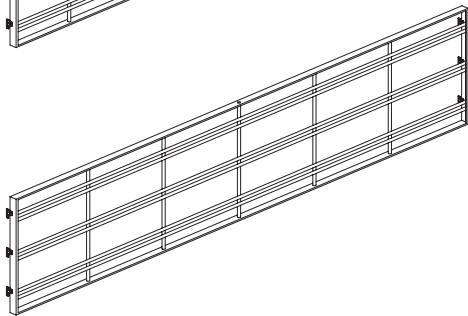

## Slatwall mesh panels for MAXe

Slatwall mesh panel 240 mm H

600 mm bay  
E8306

900 mm bay  
E8309

1200 mm bay  
E8312

600 mm bay  
E8306

WTS White sand

BKS Black sand

Quantity	Saving	Each inc GST
1-9	–	\$18.00
10-49	11%	\$16.00
50+	22%	\$14.00

**Reward pricing** Each inc GST

**G** \$14.00    **S** \$16.00

900 mm bay  
E8309

WTS White sand

BKS Black sand

1-9	–	\$24.00
10-49	8%	\$22.00
50+	16%	\$20.00