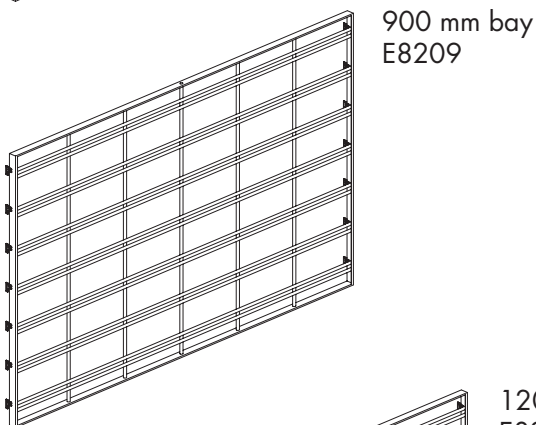

 \$28.00  \$31.00

900 mm bay  
E8209

WTS White sand

BKS Black sand

1-9	–	\$50.00
10-49	10%	\$45.00
50+	22%	\$40.00

**Reward pricing** Each inc GST

 \$40.00  \$45.00

1200 mm bay  
E8212