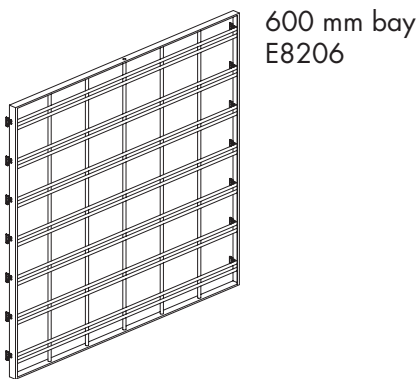

Slatwall mesh panels for MAXe

Slatwall mesh panel 560 mm H

600 mm bay
E8206

WTS White sand

BKS Black sand

Quantity	Saving	Each inc GST
1-9	–	$34.00
10-49	8%	$31.00
50+	19%	$28.00

Reward pricing Each inc GST

$28.00 $31.00