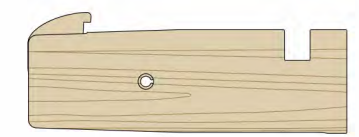

Pegs

Pegs

OAK Natural oak

Peg

25 mm DIA.
Load capacity 10 kg.

P2045

Quantity	Saving	Each inc GST
1-9	-	\$12.00
10-49	6%	\$11.25
50+	13%	\$10.50

Reward pricing Each inc GST

G \$10.50 **S** \$11.25

45 mm
P2045

150 mm
P2150

250 mm
P2250

350 mm
P2350

P2150

Quantity	Saving	Each inc GST
1-9	-	\$16.00
10-49	11%	\$14.25
50+	22%	\$12.50

Reward pricing Each inc GST