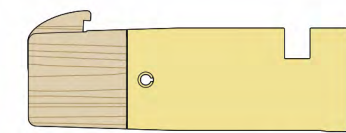

Reward pricing Each inc GST

G $39.00 **S** $41.50

45 mm
P2045