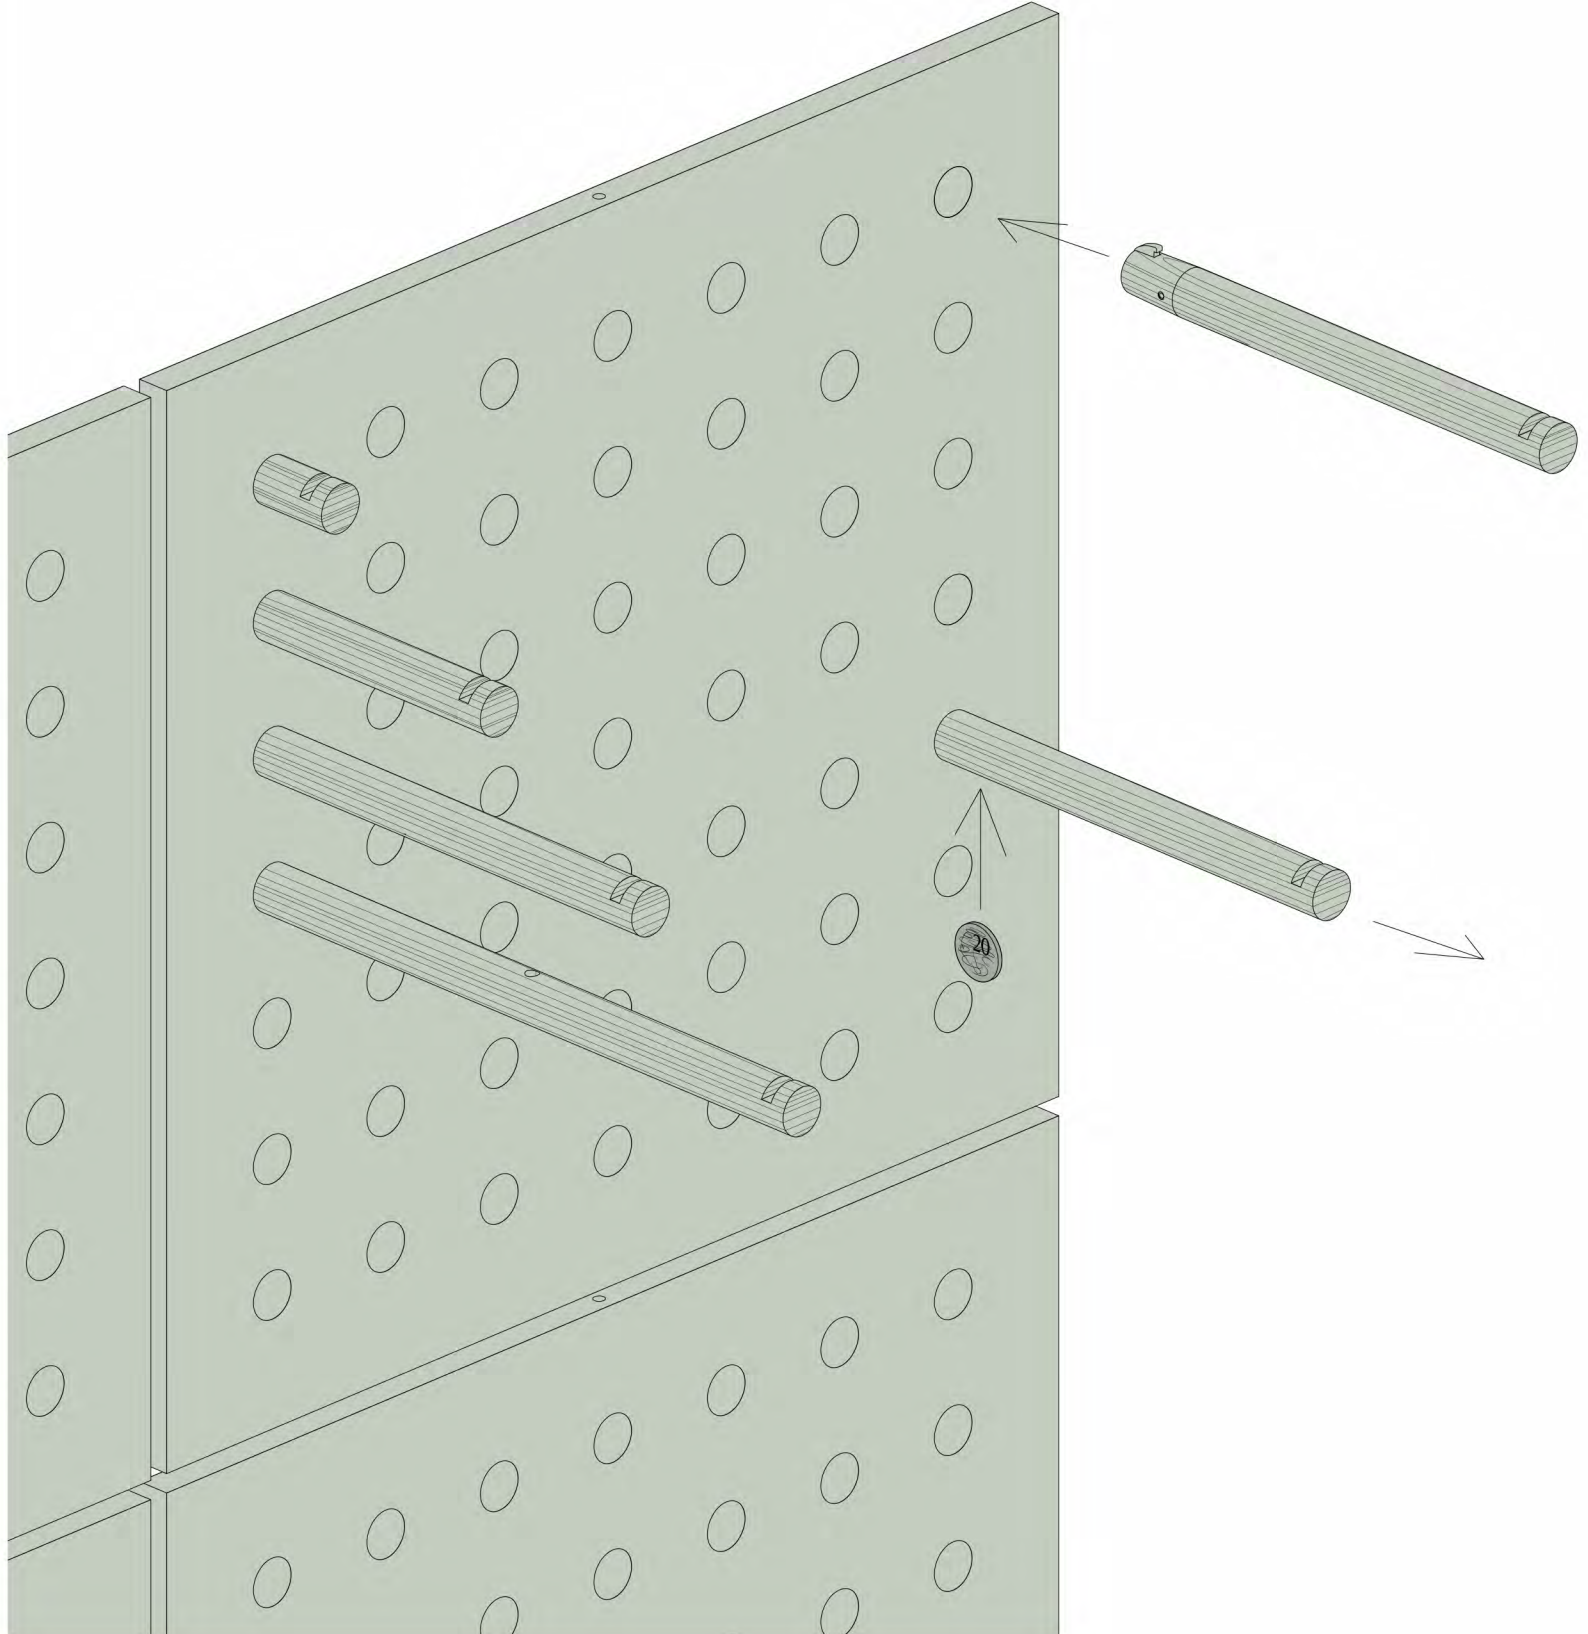

Pegs

Pegs

OAK Natural oak

Peg

25 mm DIA.
Load capacity 10 kg.

P2045

Quantity	Saving	Each inc GST
1-9	-	\$12.00
10-49	6%	\$11.25
50+	13%	\$10.50

Reward pricing Each inc GST