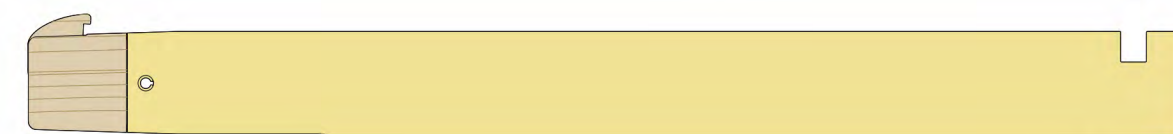

Reward pricing Each inc GST

G \$39.00 **S** \$41.50

45 mm
P2045

150 mm
P2150

250 mm
P2250

350 mm
P2350

new

Can we help? Call us on 08 8223 1461